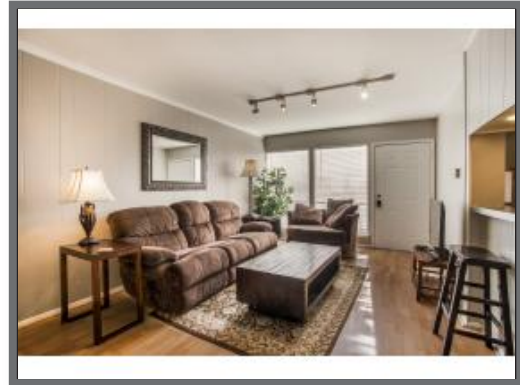

About this property:

Loft-Style 1 Bedroom in the Heart of Oaklawn

Sqft:	680
Bedrooms:	1
Sleeps:	1-4
Floor:	1st
Property Type:	Condo

Lovely little townhouse loft style unit in the heart of Oak Lawn, Very affordable. This unit is located on the corner of Wycliff, Dickason and Dallas North Tollway. Greatly furnished with a California King Bed, the bath is outfitted with quality linen and towels including luxurious duvets and pillows kitchen appliances including range, microwave, coffee maker dishwasher, kitchenware and refrigerator with ice maker, water, gas the units also come with free high definition cable, and high-speed internet. Each unit has washer dryer ...