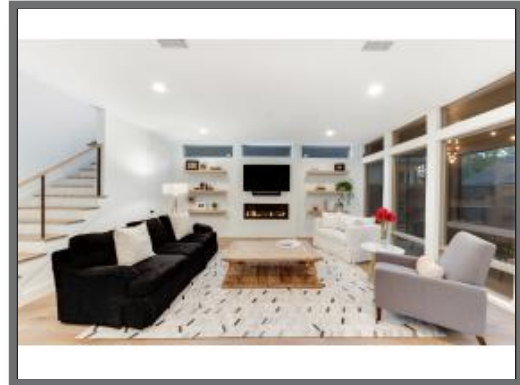

### About this property:

Furnished Executive Paradise Retreat 3 Bedrooms/ 2 Bathrooms

<b>Sqft:</b>	3
<b>Bedrooms:</b>	3
<b>Sleeps:</b>	1-4
<b>Floor:</b>	N/A
<b>Property Type:</b>	Apartment

This amazing custom built executive home is truly a must stay. This home was built in 2018 and has amazing upgrades through out. A gourmet kitchen with Wolff appliances and built for entertaining. Large master bedroom, closet master bath with soaking tub. Beautiful living area with fireplace and TV above. Screened porch with dining area and fireplace. This home will delight even the most discerning taste. Fully furnished and equipped home and kitchen. All utilities, Wifi, yard and home care included. This home includes our AW Platinum ...